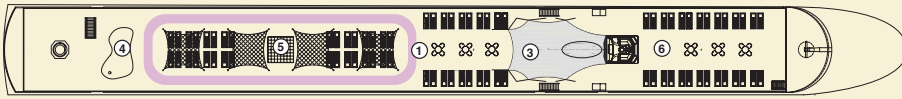

MS AMADEUS BRILLIANT

SUN DECK

MOZART-DECK

STRAUSS-DECK

HAYDN-DECK

DECKPLAN: 1 Sun deck with deck-chairs · 2 Navigation bridge · 3 Lido-Bar · 4 Golf putting green · 5 Chess board
6 Shuffleboard · 7 Panorama-Bar · 8 Panorama-Deck · 9 Amadeus-Club with Internet station · 10 Panorama-Restaurant
11 Reception 12 Ship's shop · 13 Fitness room · 14 Massage · 15 Hairdresser · 16 Lift

CHOOSE YOUR CABIN

Deck	Category	Size	Window	To open
Mozart-Deck	9 Amadeus-Suites	236 Sq.ft.	Glass doors (French Balcony)	yes
	23 Cabins	161 Sq.ft.	Glass doors (French Balcony)	yes
Strauss-Deck	32 Cabins	161 Sq.ft.	Glass doors (French Balcony)	yes
Haydn-Deck	10 Cabins	161 Sq.ft.	Window	no
	2 Cabins	108 Sq.ft.	Window	no

- Amadeus-Suite - Mozart-Deck
- A-1 - Mozart-Deck
- B-1 - Strauss-Deck
- C-1 - Haydn-Deck
- C-4 - Haydn-Deck
- C-EK - Haydn-Deck (Single cabin)

CABIN (161 Sq.ft.): 1 Bed · 2 TV · 3 Toilet
4 Wash basin · 5 Shower · 6 Cabinet
7 Telephone · 8 Writing Desk
9 French Balcony · 10 Chair · 11 Safe

Built: 2011
Draught: 1,30 m
Height above water: 5,85 m
Length: 110 m
Breadth: 11,40 m
Speed: 25 km/h
Tonnage: 1.566 t
Crew members: ca. 40
Cabins/Suites: 67/9

Amadeus-Suite Mozart-Deck

Cabin Mozart-/Strauss-Deck