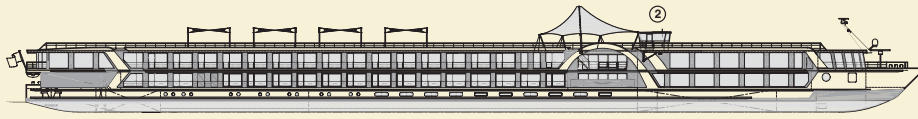

MS AMADEUS BRILLIANT

SUN DECK

MOZART-DECK

STRAUSS-DECK

HAYDN-DECK

DECKPLAN: 1 Sun deck with deck-chairs · 2 Navigation bridge · 3 Lido-Bar · 4 Golf putting green · 5 Chess board
6 Shuffleboard · 7 Panorama-Bar · 8 Panorama-Deck · 9 Amadeus-Club with Internet station · 10 Panorama-Restaurant
11 Reception 12 Ship's shop · 13 Fitness room · 14 Massage · 15 Hairdresser · 16 Lift

CHOOSE YOUR CABIN

Deck	Category	Size	Window	To open
Mozart-Deck	9 Amadeus-Suites	236 Sq.ft.	Glass doors (French Balcony)	yes
	23 Cabins	161 Sq.ft.	Glass doors (French Balcony)	yes
Strauss-Deck	32 Cabins	161 Sq.ft.	Glass doors (French Balcony)	yes
Haydn-Deck	10 Cabins	161 Sq.ft.	Window	no
	2 Cabins	108 Sq.ft.	Window	no

- Amadeus-Suite - Mozart-Deck
- A-1 - Mozart-Deck
- B-1 - Strauss-Deck
- C-1 - Haydn-Deck
- C-4 - Haydn-Deck
- C-EK - Haydn-Deck (Single cabin)

CABIN (161 Sq.ft.): 1 Bed · 2 TV · 3 Toilet
4 Wash basin · 5 Shower · 6 Cabinet
7 Telephone · 8 Writing Desk
9 French Balcony · 10 Chair · 11 Safe

Built: 2011
Draught: 1,30 m
Height above water: 5,85 m
Length: 110 m
Breadth: 11,40 m
Speed: 25 km/h
Tonnage: 1.566 t
Crew members: ca. 40
Cabins/Suites: 67/9

Amadeus-Suite Mozart-Deck

Cabin Mozart-/Strauss-Deck