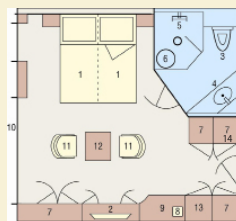

MS AMADEUS BRILLIANT

SUN DECK

MOZART-DECK

STRAUSS-DECK

HAYDN-DECK

DECKPLAN: 1 Sun deck with deck-chairs · 2 Navigation bridge · 3 Lido-Bar · 4 Golf putting green · 5 Chess board
6 Shuffleboard · 7 Panorama-Bar · 8 Panorama-Deck · 9 Amadeus-Club with Internet station · 10 Panorama-Restaurant
11 Reception 12 Ship's shop · 13 Fitness room · 14 Massage · 15 Hairdresser · 16 Lift

CHOOSE YOUR CABIN

Deck	Category	Size	Window	To open
Mozart-Deck	9 Amadeus-Suites	236 Sq.ft.	Glass doors (French Balcony)	yes
	23 Cabins	161 Sq.ft.	Glass doors (French Balcony)	yes
Strauss-Deck	32 Cabins	161 Sq.ft.	Glass doors (French Balcony)	yes
Haydn-Deck	10 Cabins	161 Sq.ft.	Window	no
	2 Cabins	108 Sq.ft.	Window	no

- Amadeus-Suite - Mozart-Deck
- A-1 - Mozart-Deck
- B-1 - Strauss-Deck
- C-1 - Haydn-Deck
- C-4 - Haydn-Deck
- C-EK - Haydn-Deck (Single cabin)

CABIN (161 Sq.ft.): 1 Bed · 2 TV · 3 Toilet
4 Wash basin · 5 Shower · 6 Cabinet
7 Telephone · 8 Writing Desk
9 French Balcony · 10 Chair · 11 Safe

AMADEUS-SUITE (236 Sq.ft.):
1 Bed · 2 Flatscreen-TV · 3 Toilet
4 Wash basin · 5 Shower
6 Stool · 7 Cabinet · 8 Telephone
9 Desk · 10 French Balcony · 11 Chair
12 Table · 13 Mini Bar · 14 Safe

TECHNICAL DATA: