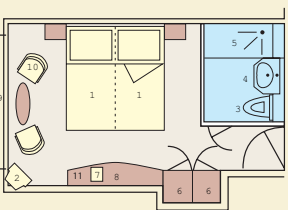

MS AMADEUS BRILLIANT

SUN DECK

MOZART-DECK

STRAUSS-DECK

HAYDN-DECK

DECKPLAN: 1 Sun deck with deck-chairs · 2 Navigation bridge · 3 Lido-Bar · 4 Golf putting green · 5 Chess board
6 Shuffleboard · 7 Panorama-Bar · 8 Panorama-Deck · 9 Amadeus-Club with Internet station · 10 Panorama-Restaurant
11 Reception 12 Ship's shop · 13 Fitness room · 14 Massage · 15 Hairdresser · 16 Lift

CHOOSE YOUR CABIN

Deck	Category	Size	Window	To open
Mozart-Deck	9 Amadeus-Suites	236 Sq.ft.	Glass doors (French Balcony)	yes
	23 Cabins	161 Sq.ft.	Glass doors (French Balcony)	yes
Strauss-Deck	32 Cabins	161 Sq.ft.	Glass doors (French Balcony)	yes
Haydn-Deck	10 Cabins	161 Sq.ft.	Window	no
	2 Cabins	108 Sq.ft.	Window	no

- Amadeus-Suite - Mozart-Deck
- A-1 - Mozart-Deck
- B-1 - Strauss-Deck
- C-1 - Haydn-Deck
- C-4 - Haydn-Deck
- C-EK - Haydn-Deck (Single cabin)

CABIN (161 Sq.ft.): 1 Bed · 2 TV · 3 Toilet
4 Wash basin · 5 Shower · 6 Cabinet
7 Telephone · 8 Writing Desk
9 French Balcony · 10 Chair · 11 Safe

AMADEUS-SUITE (236 Sq.ft.):
1 Bed · 2 Flatscreen-TV · 3 Toilet
4 Wash basin · 5 Shower
6 Stool · 7 Cabinet · 8 Telephone
9 Desk · 10 French Balcony · 11 Chair
12 Table · 13 Mini Bar · 14 Safe

TECHNICAL DATA: